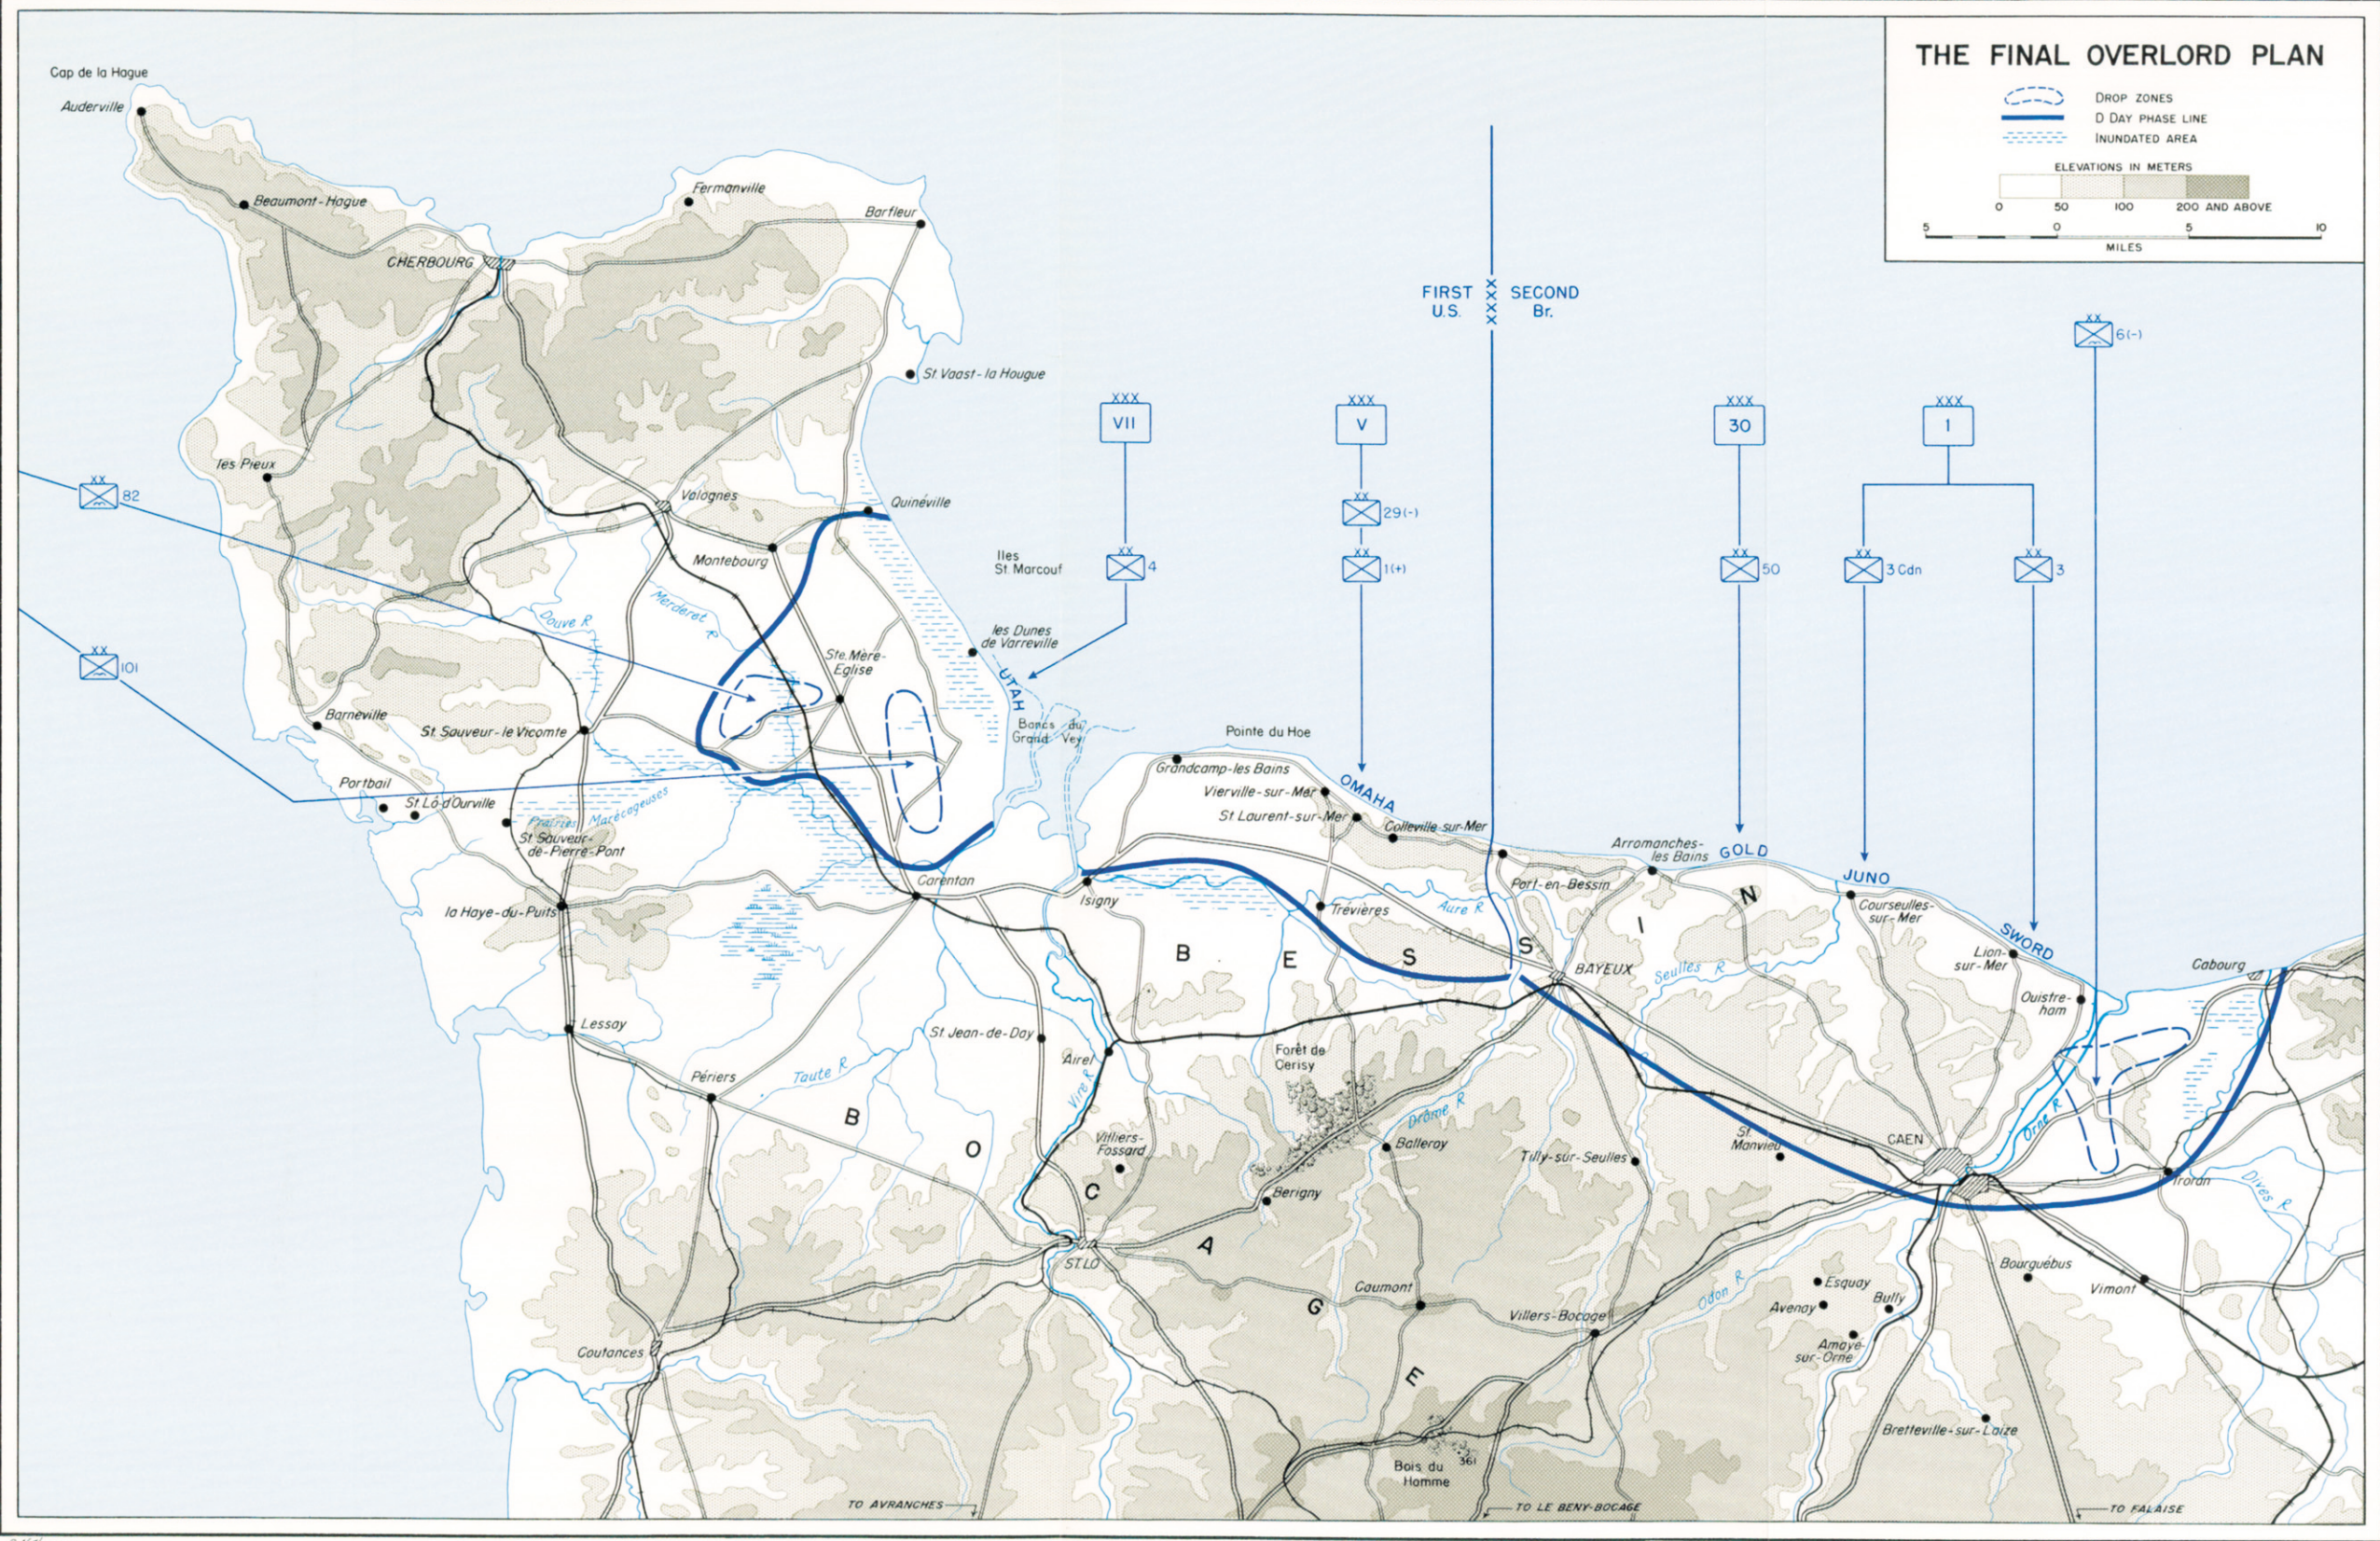

THE FINAL OVERLORD PLAN

-  DROP ZONES
-  D DAY PHASE LINE
-  INUNDATED AREA

R.A. Hanson